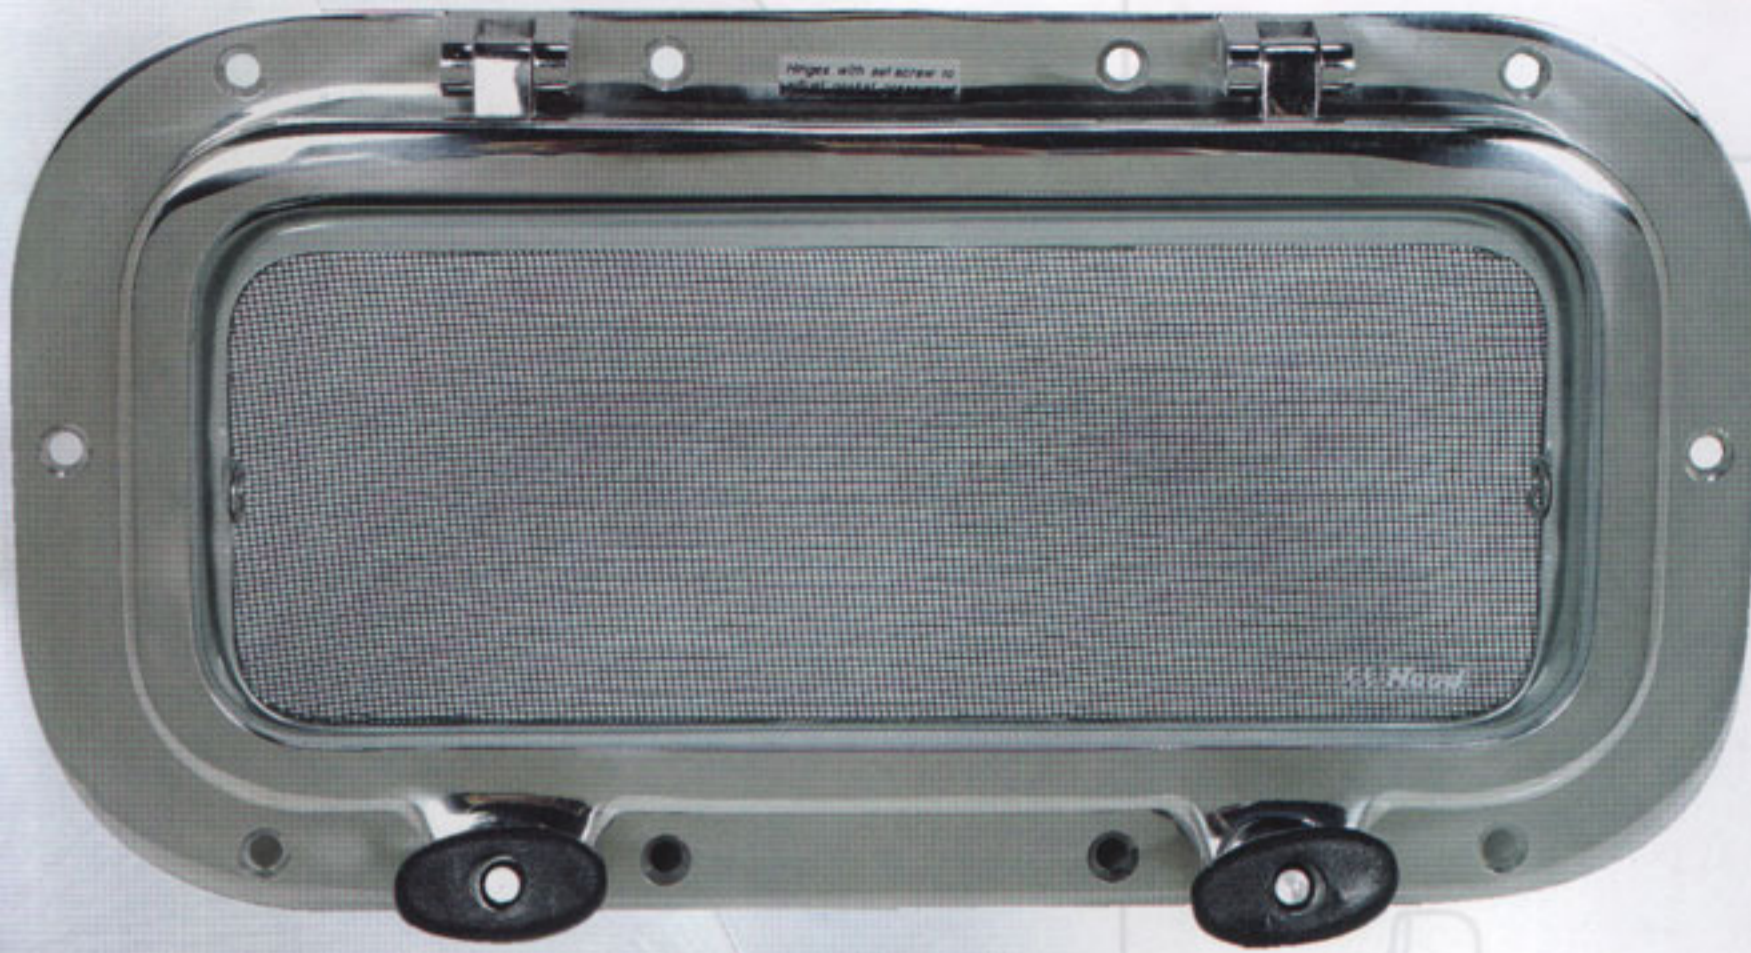

Traditional rectangular portlights, rugged durability expressed in timeless styling

A strong, sleekly styled portlight crafted to the highest standards from 316 stainless steel and high-strength tempered glass. Designed to provide years of service and stand up to the toughest weather.

FEATURES

- CE approved ISO/DIS 12216
- 316 stainless steel machined rolled frames hand polished and electro polished to provide long lasting protection against corrosion.
- Cast 316 stainless steel hinges with set screw to adjust gasket pressure.
- Weather resistant thermo-plastic NEOPRENE gasket.
- Optional fiberglass screens with rubber gaskets to ensure a tight fit on the inside of the opening port.
- High Strength tempered glass.
- Straight or angled spigots available.
- GASKET NO. Hx-Portgasket