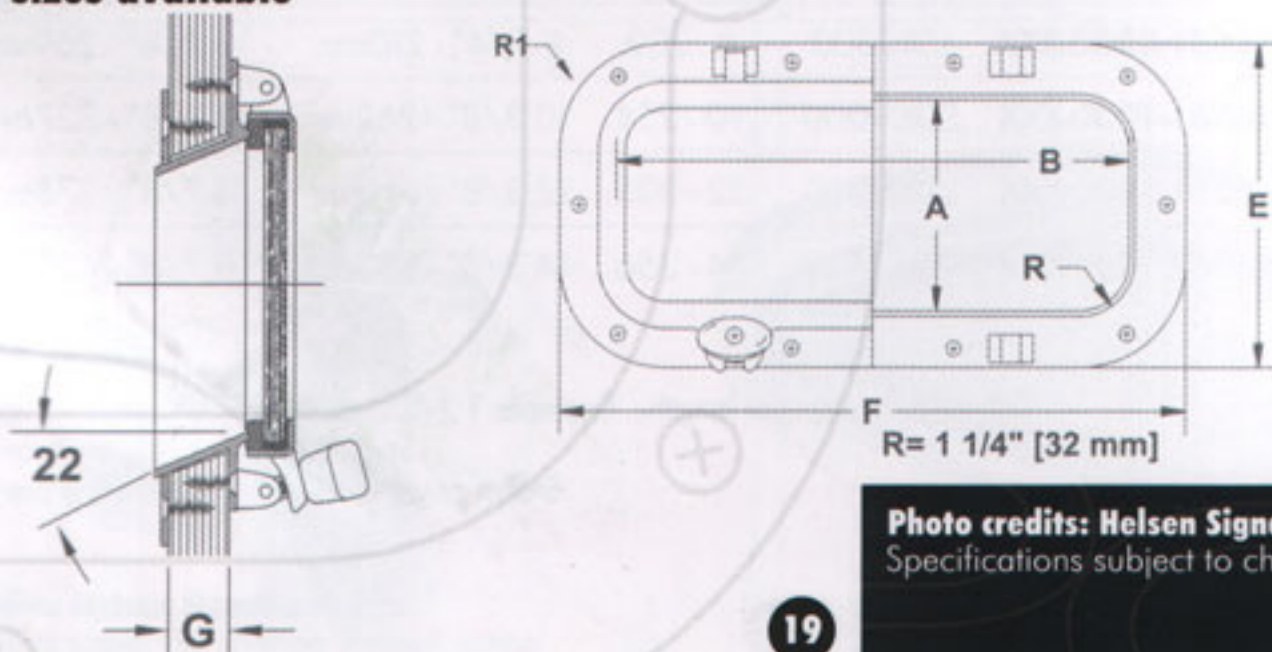

Ports TRADITIONAL RECTANGULAR

MODEL	AxB MODEL	CUT OUT	OVERALL	R1
H6539-XXX	4x10 (101x254)	4 1/4 x 10 1/4 (108 x 256)	6 5/8 x 12 5/8 (162 x 311)	2 3/8 (62mm)
H6540-XXX	5x12 (127x305)	5 1/4 x 12 1/4 (133 x 307)	7 5/8 x 14 5/8 (187 x 362)	2 3/8 (62mm)
H6547-0518-XXX	5x18 (127x457)	5 1/4 x 18 1/4 (133 x 464)	7 5/8 x 20 5/8 (187 x 524)	2 3/8 (62mm)
H6541-XXX	7x14 (178x356)	7 1/4 x 14 1/4 (184 x 362)	9 5/8 x 16 5/8 (238 x 416)	2 3/8 (62mm)
H6542-XXX	7x16 (178x406)	7 1/4 x 16 1/4 (184 x 413)	9 5/8 x 18 5/8 (244 x 473)	2 3/8 (62mm)
H6543-XXX	8x18 (203x457)	8 1/4 x 18 1/4 (210 x 464)	10 5/8 x 20 5/8 (269 x 524)	2 3/8 (62mm)
H6547-1020-XXX	10x20 (254x508)	10 3/8 x 20 3/8 (262 x 516)	12 7/8 x 22 7/8 (327 x 581)	2 1/2 (65mm)
H6547-1024-XXX	10x24 (254x609)	10 3/8 x 24 3/8 (262 x 617)	12 7/8 x 26 7/8 (327 x 682)	2 1/2 (65mm)
H6547-1224-XXX	12x24 (305x609)	12 3/8 x 24 3/8 (311 x 617)	14 7/8 x 26 7/8 (378 x 682)	2 1/2 (65mm)
H6547-1228-XXX	12x28 (305x710)	12 3/8 x 28 3/8 (311 x 718)	14 7/8 x 30 7/8 (378 x 784)	2 1/2 (65mm)

XXX= Specify spigot length. Example 1-1/2" spigot is = 150, • 2" spigot = 200

A/S= Specify angled or straight spigot • Spigot lengths available from 0" to 4" • Storm covers available • Gas arms are available

Custom sizes available

Photo credits: Helsen Signature 47
Specifications subject to change without notice